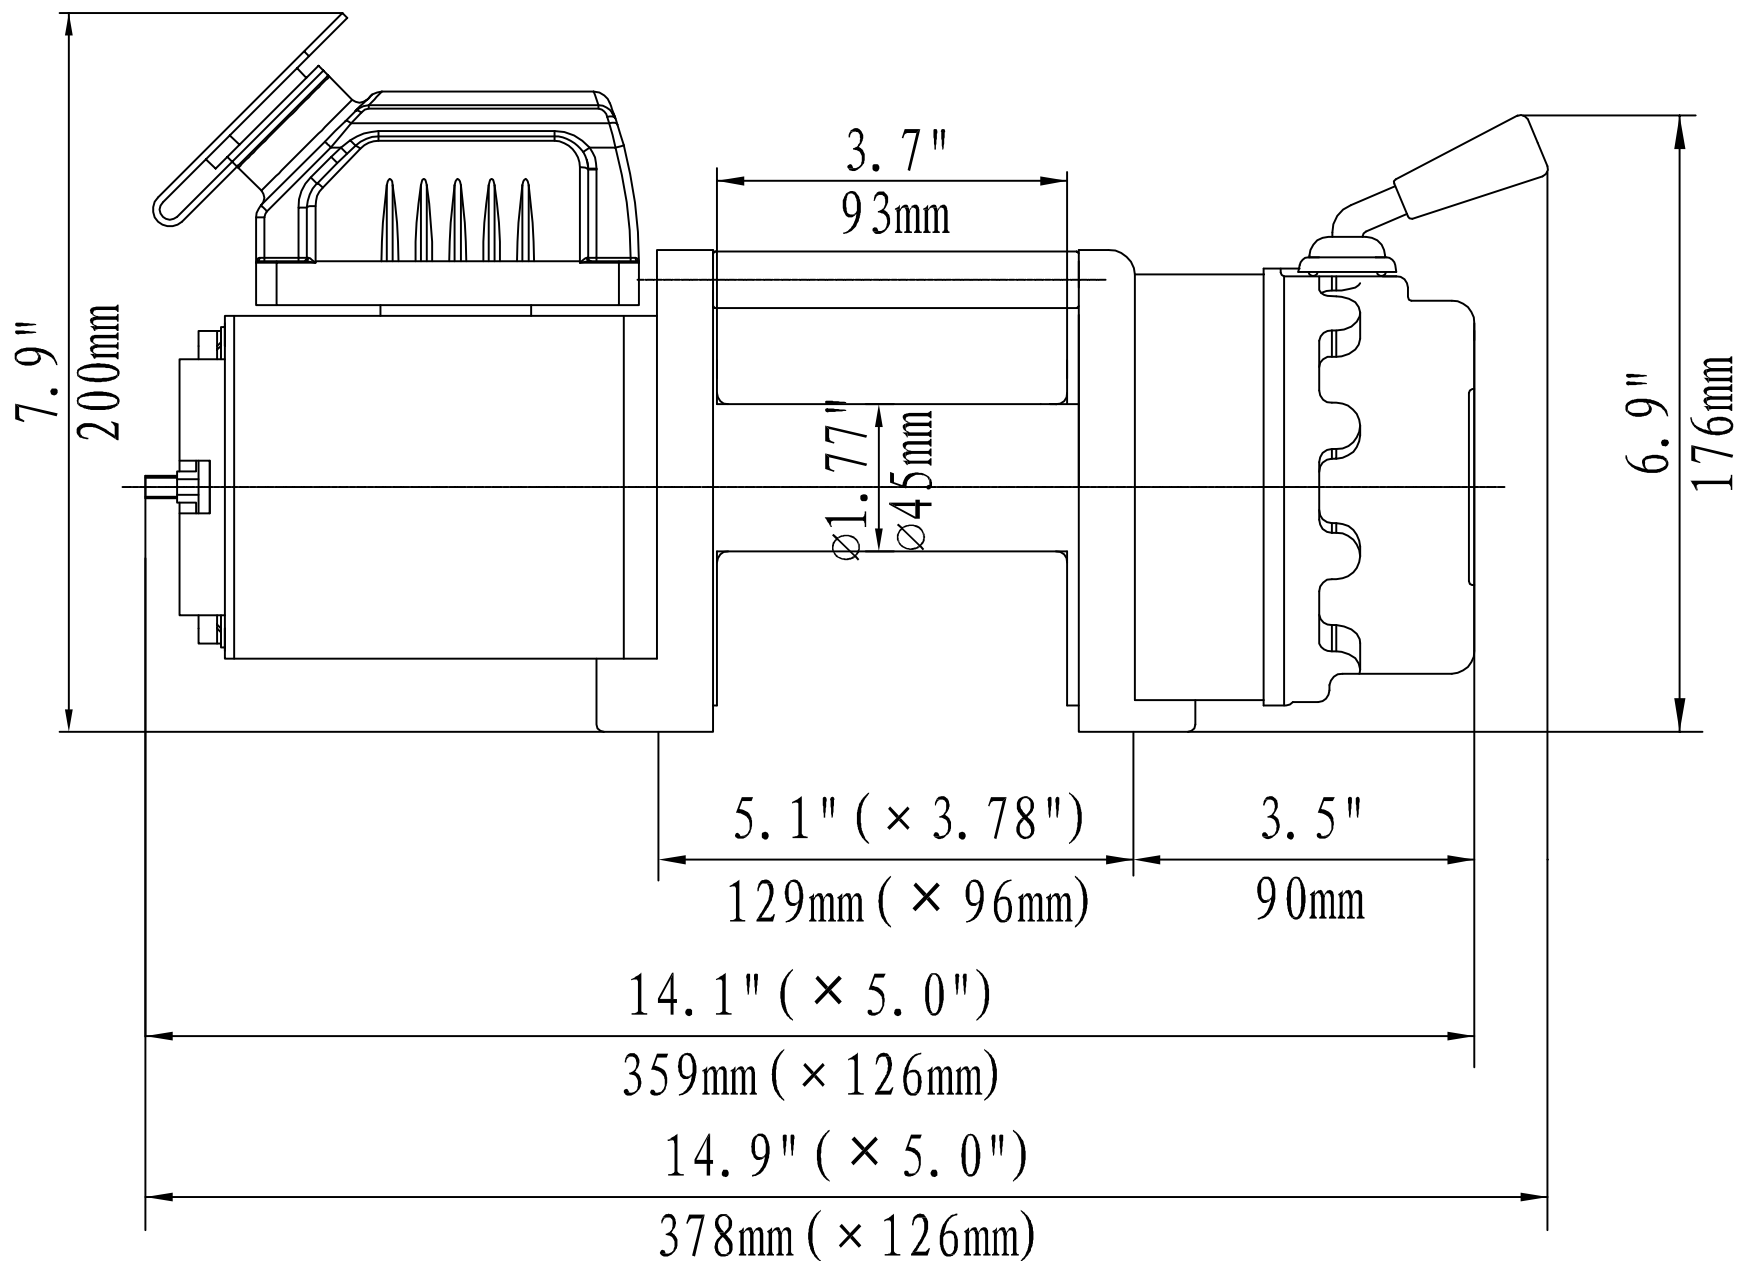

4500 NINJA TECHNICAL DRAWING

VALUE WITHOUT COMPROMISE