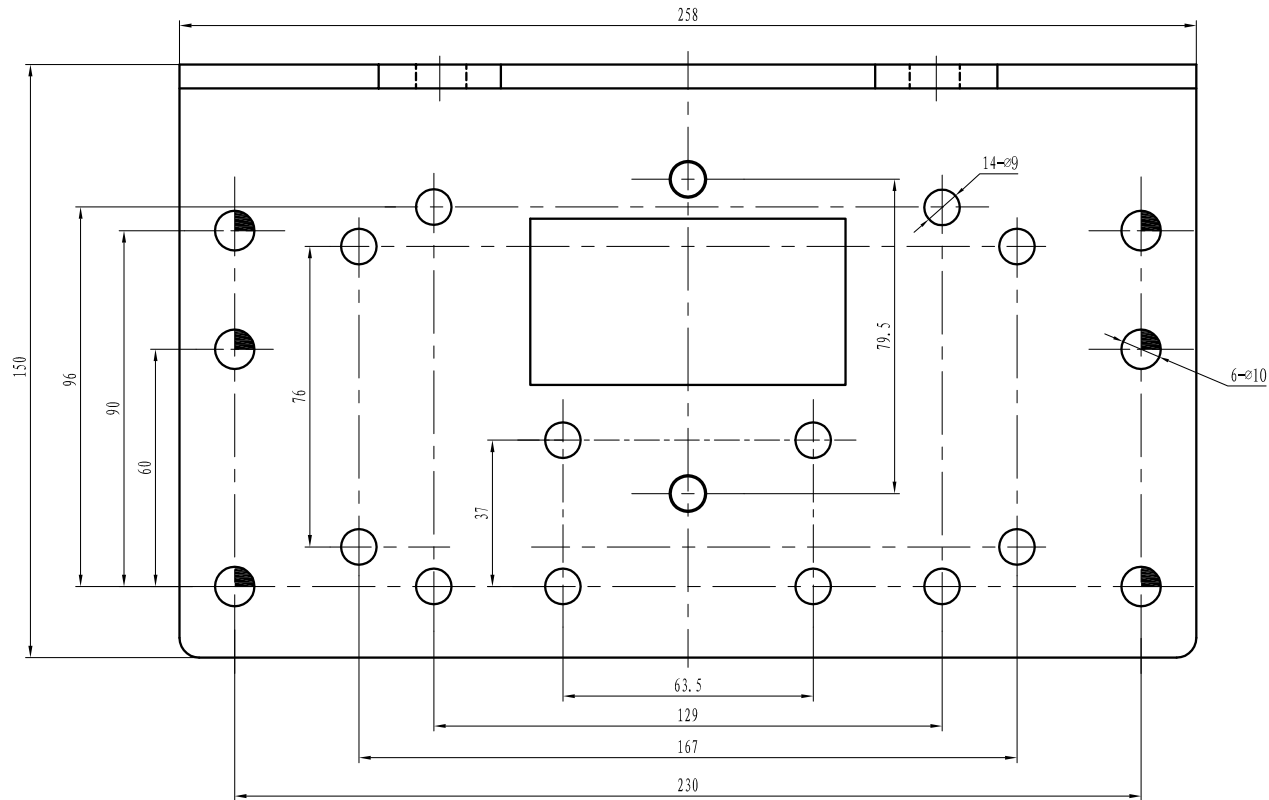

# 4500 NINJA INSTALLATION PLATE

**VALUE WITHOUT COMPROMISE**